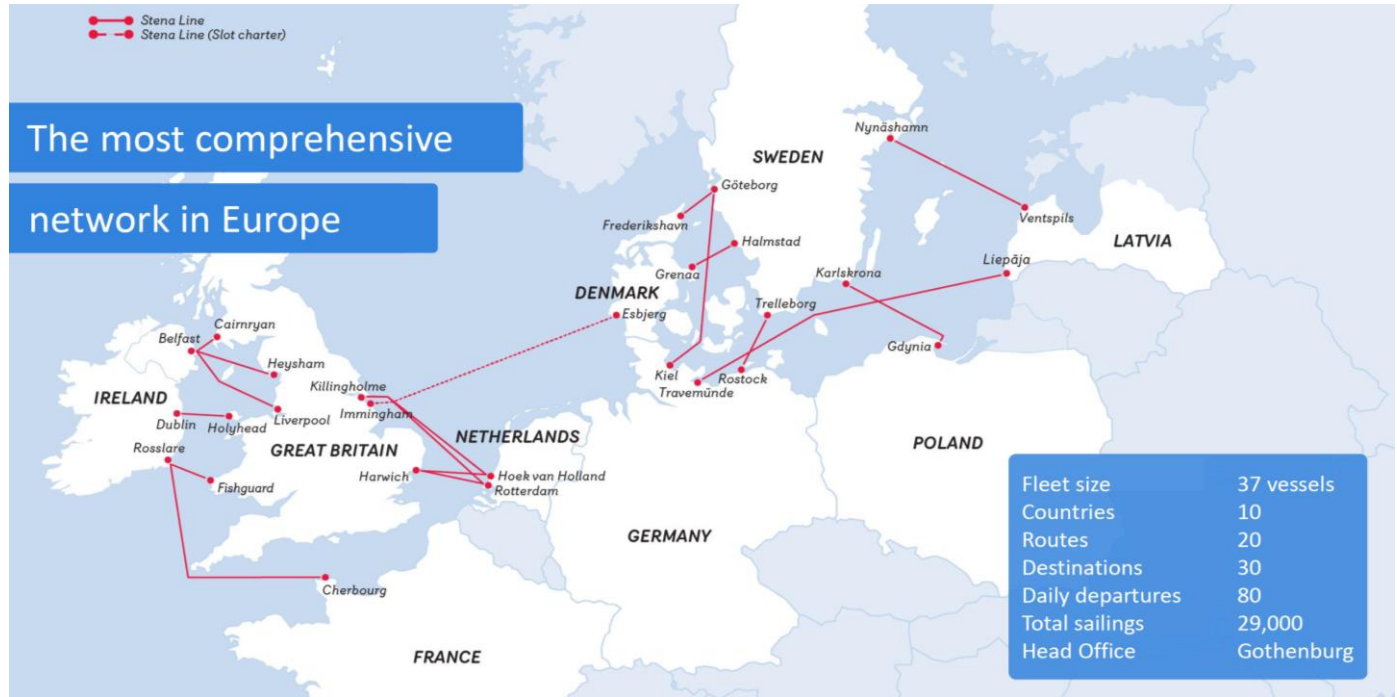

Stena Ferry Services Europe

Scandinavia

Trade routing		Standard frequency
Kiel	Göteborg	1x day
Grenaa	Halmstad	11x week
Frederikshaven	Gothenburg	4-6x day

Baltic Sea

Trade routing		Standard frequency
Travemünde	Liepāja	5x week
Rostock	Trelleborg	3-4x day
Gdynia	Karlskrona	3-4x day
Nynäshamn	Ventspils	1-2x day

Irish and North Sea

Trade routing		Standard frequency
Hoek van Holland	Harwich	2x day
Hoek van Holland	Killingholme	1x day
Rotterdam	Harwich	10x week
Rotterdam	Killingholme	6x week
Cherbourg	Rosslare	3x week
Fishguard	Rosslare	2x day
Holyhead	Dublin	4x day
Liverpool	Belfast	2-3x day
Heysham	Belfast	1-2x day
Cairnryan	Belfast	5-6x day
Esbjerg	Immingham	1x day

Subject to changes

Stena GLOVIS