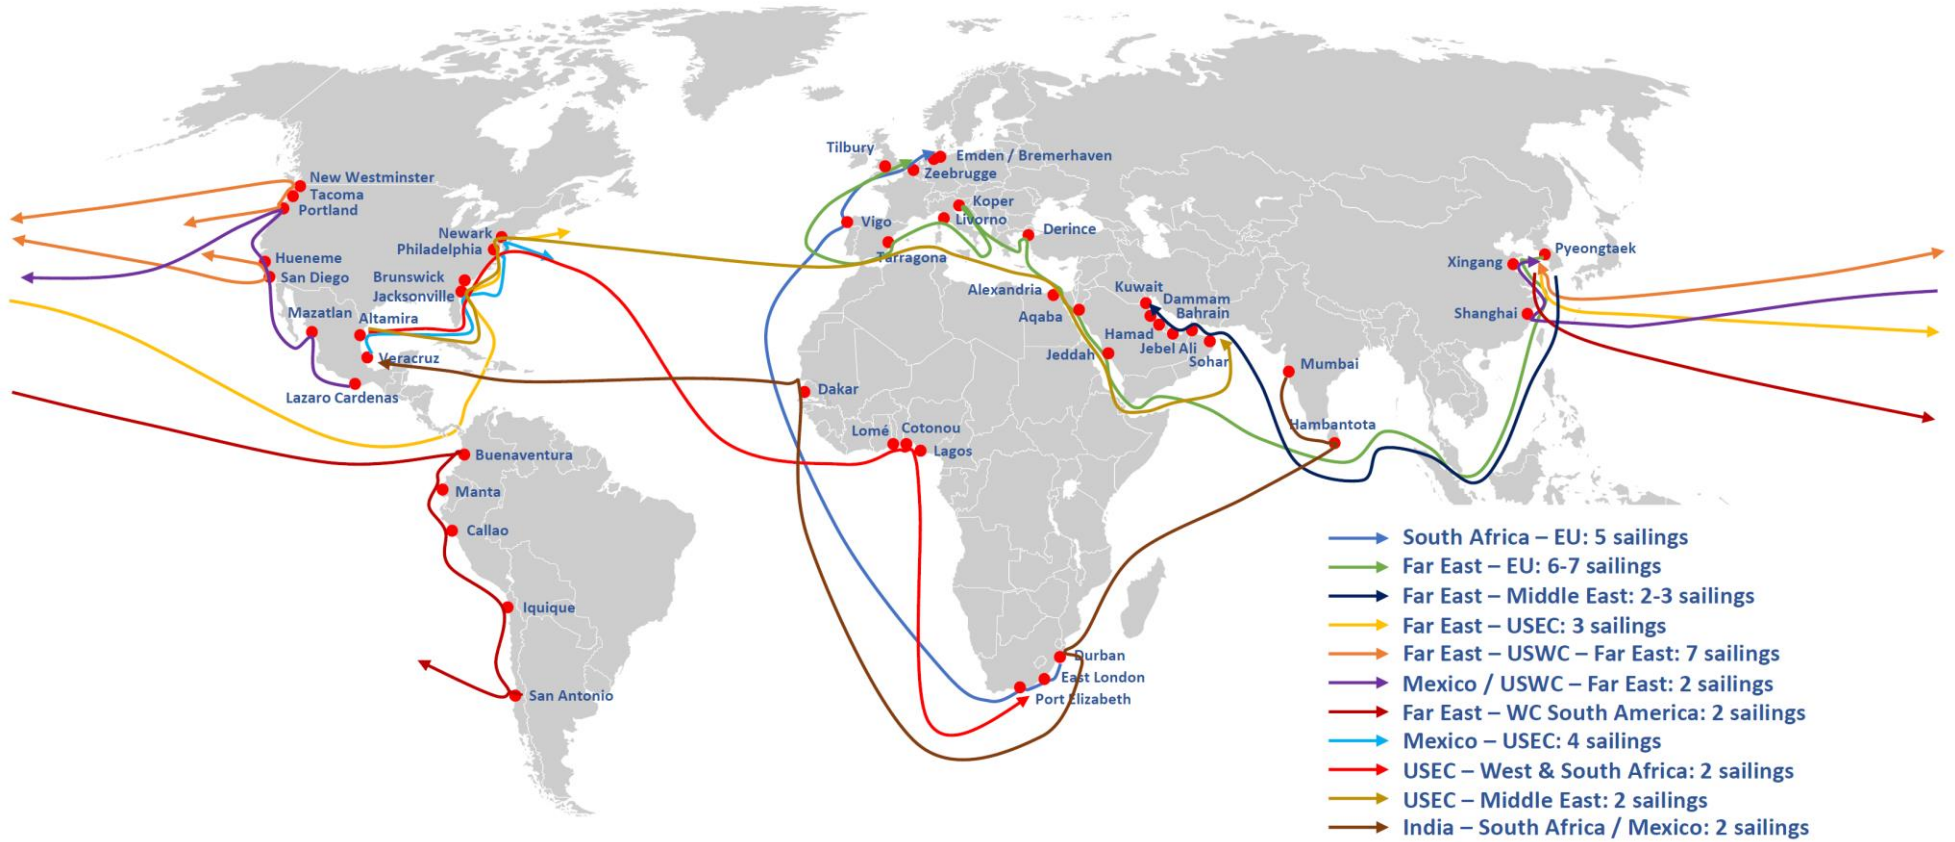

Global Service Portfolio – Main Cross Services

Stena GLOVIS