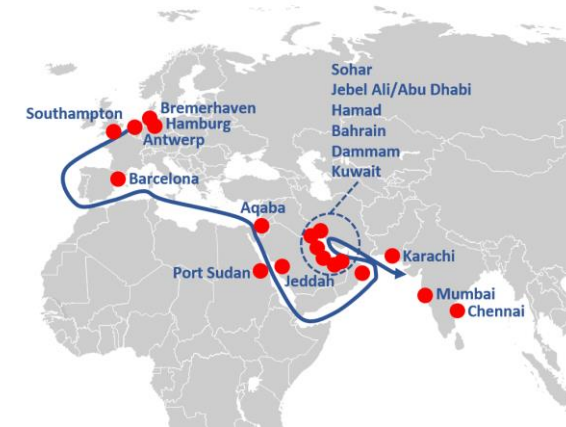

Stena GLOVIS

Europe - South Africa

Vessel Name	Platinum Ray	Glovis Sunrise	Grand Sapphire	Grand Aurora	Glovis Crystal		
Voyage	004	039	012	019	042		
Ramp capacity	150t	200t	150t	150t	150t		
Max. deck height	5.00m	5.15m	5.00m	5.00m	5.15m		
Flag	Bahamas	Marshall Is.	Panama	Panama	Panama		
ETA							
Bremerhaven	18.09.2020	12.09.2020	31.10.2020	25.11.2020	08.12.2020		
Antwerp	21.09.2020	14.09.2020	05.11.2020	04.12.2020	14.12.2020		
ETA							
Durban	27.10.2020	07.11.2020	30.11.2020	29.12.2021	12.01.2021		

*Karachi & Umm Qasr in t/s via Jebel Ali

In transshipment, sub inducement

Subject to actual volumes

Subject to changes without prior notice

Cargo Closing - 2 working days before ETA, 10:00h (German time)

B/L Closing - 3 working days before ETA, 12:00h (German time)